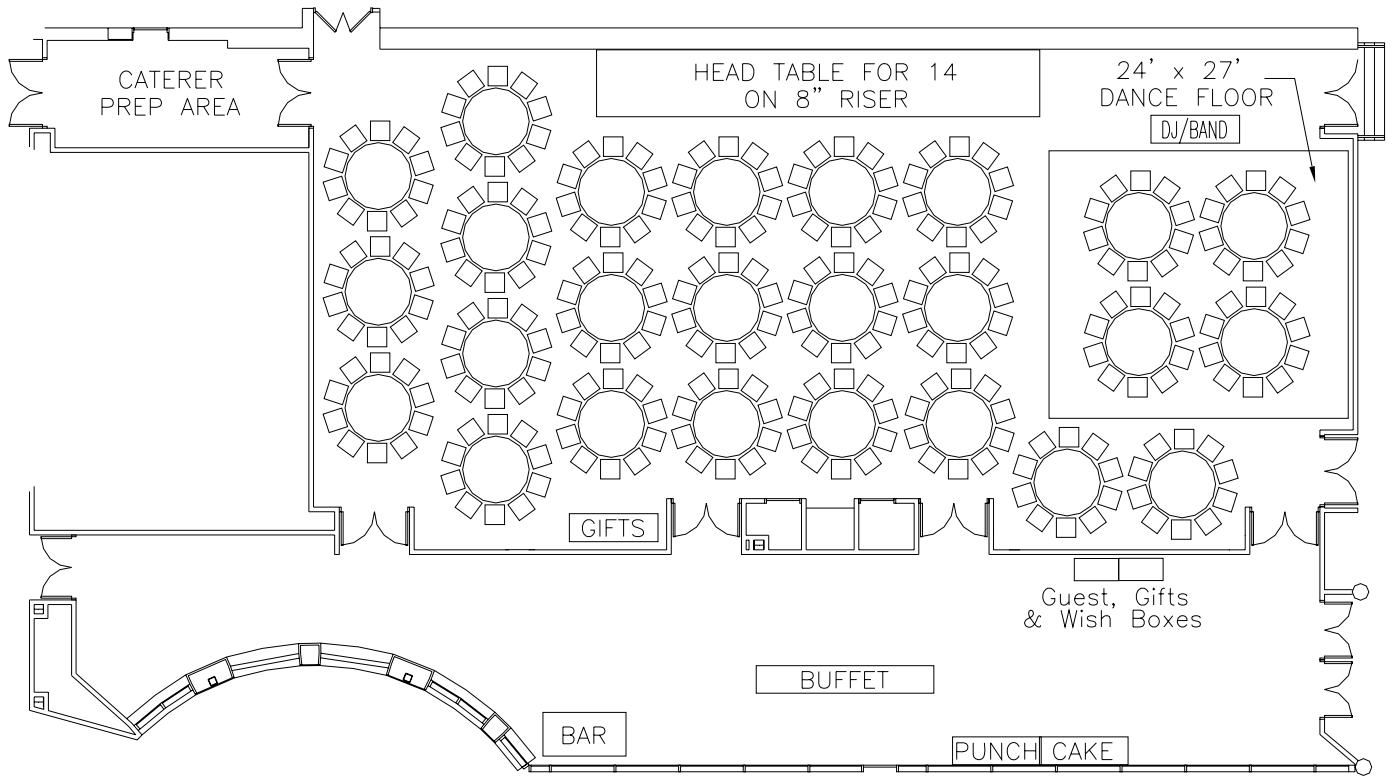

MAYO CIVIC CENTER GRAND BALLROOM

MAYO CIVIC CENTER GRAND BALLROOM
 25 ROUNDS OF 10 PLUS HEAD TABLE (264 PEOPLE)
 DANCE FLOOR TABLES REMOVED AFTER DINNER

MAYO CIVIC CENTER GRAND BALLROOM
 56 Classroom Tables of 3 each (168)
 2 Head Tables of 2 Each

Mayo Civic Center Grand Ballroom
Theater Seating for 350

MAYO CIVIC CENTER BALLROOM
38 - 8' Tabletop Exhibits