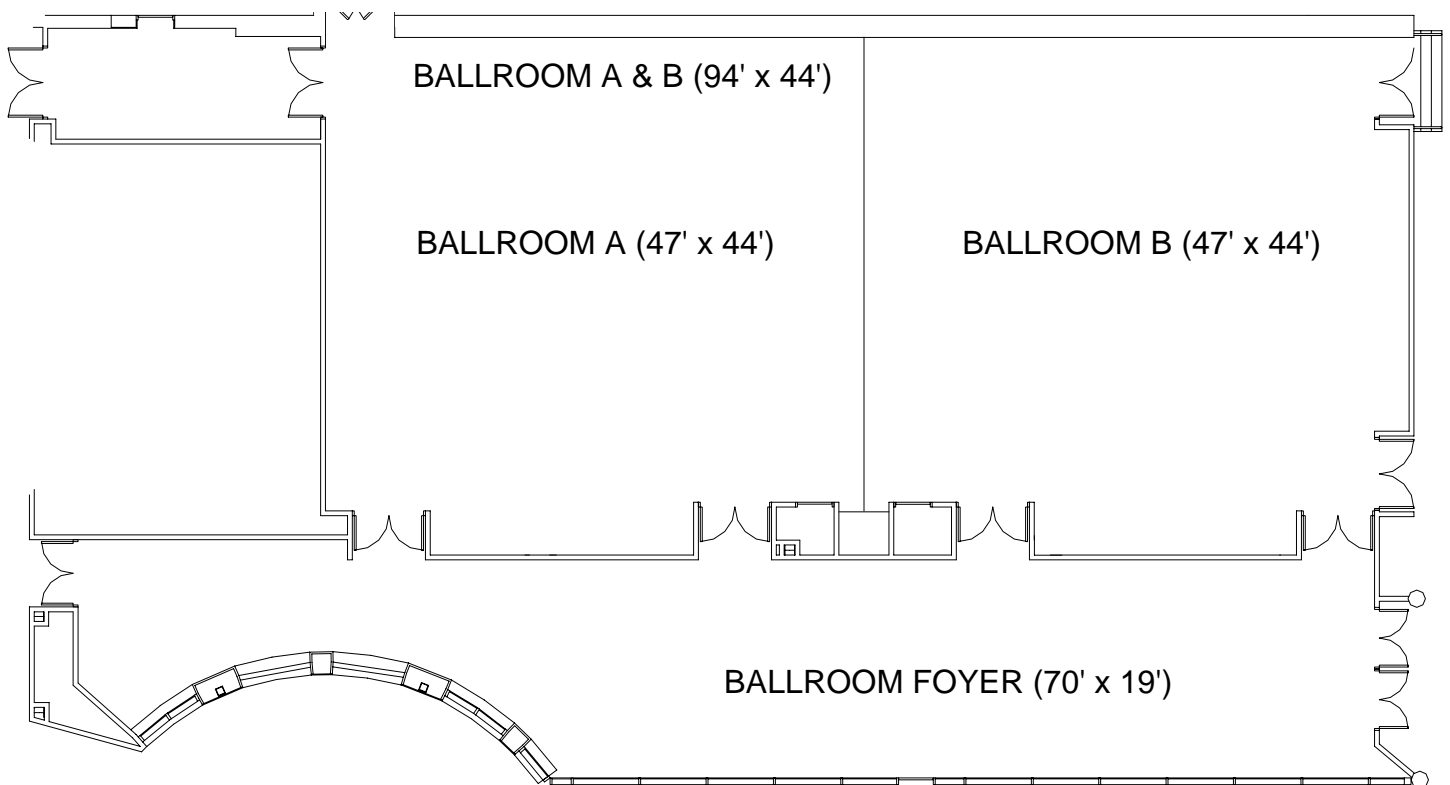

MAYO CIVIC CENTER GRAND BALLROOM

MAYO CIVIC CENTER GRAND BALLROOM
 25 ROUNDS OF 10 PLUS HEAD TABLE (264 PEOPLE)
 DANCE FLOOR TABLES REMOVED AFTER DINNER

MAYO CIVIC CENTER GRAND BALLROOM
 56 Classroom Tables of 3 each (168)
 2 Head Tables of 2 Each

Mayo Civic Center Grand Ballroom
Theater Seating for 350

MAYO CIVIC CENTER BALLROOM
38 - 8' Tabletop Exhibits