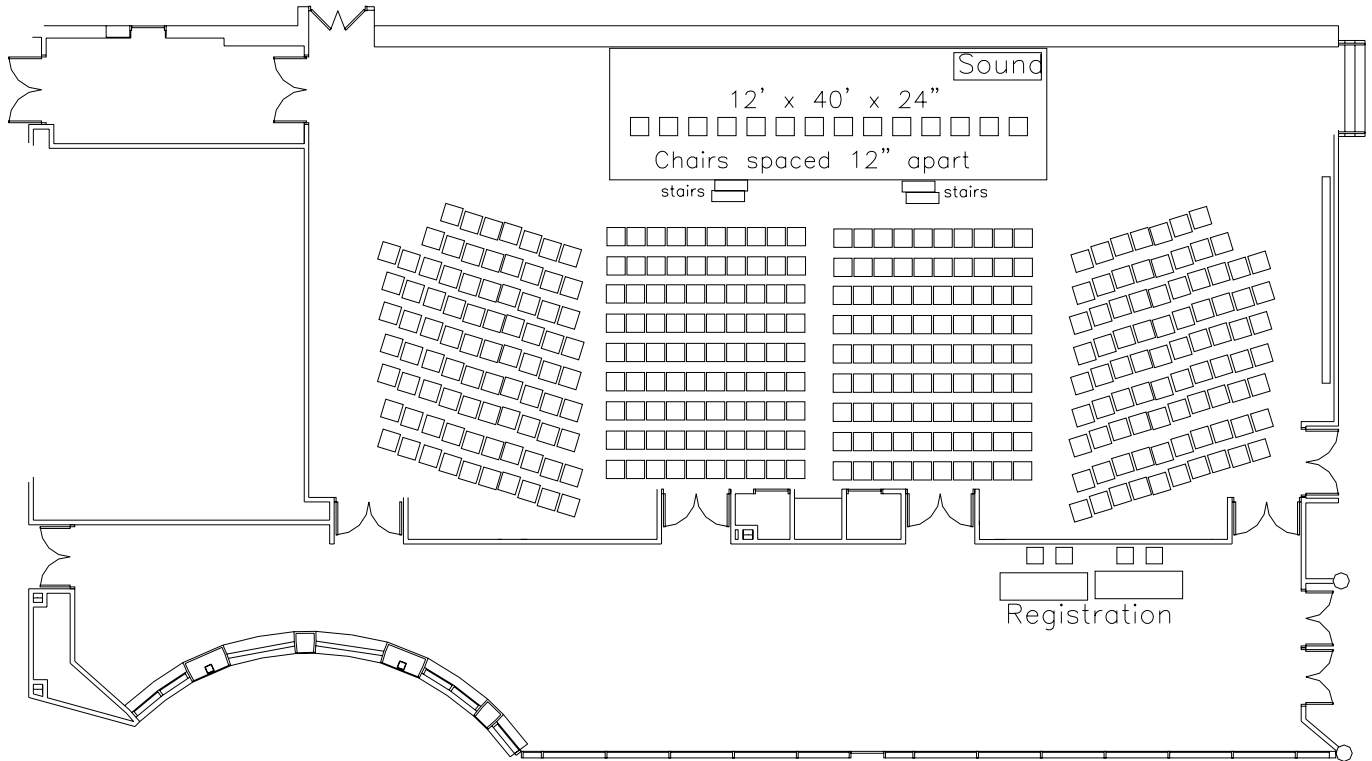

MAYO CIVIC CENTER GRAND BALLROOM

MAYO CIVIC CENTER GRAND BALLROOM
 25 ROUNDS OF 10 PLUS HEAD TABLE (264 PEOPLE)
 DANCE FLOOR TABLES REMOVED AFTER DINNER

MAYO CIVIC CENTER GRAND BALLROOM
 56 Classroom Tables of 3 each (168)
 2 Head Tables of 2 Each

Mayo Civic Center Grand Ballroom
Theater Seating for 350

MAYO CIVIC CENTER BALLROOM
38 - 8' Tabletop Exhibits