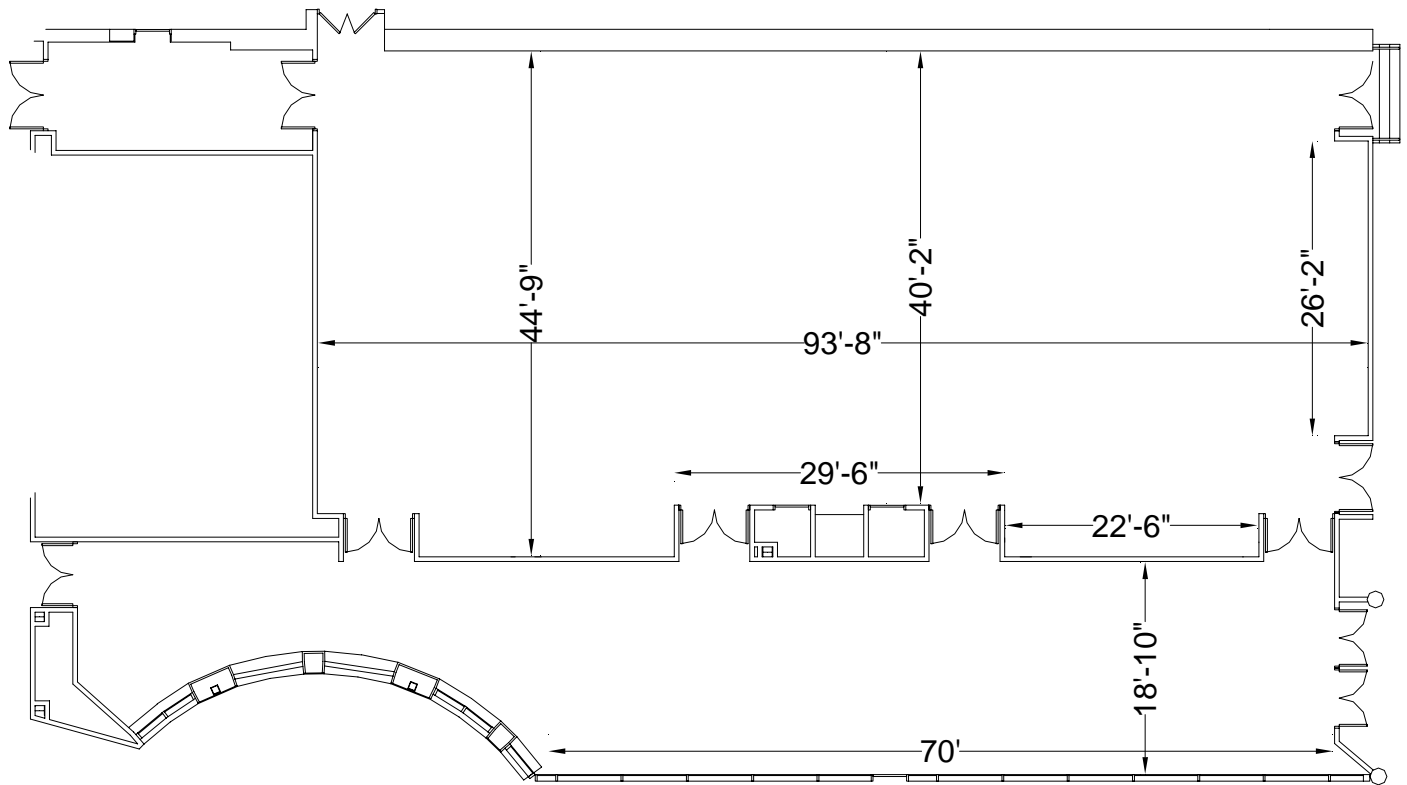

MAYO CIVIC CENTER GRAND BALLROOM

MAYO CIVIC CENTER GRAND BALLROOM
 25 ROUNDS OF 10 PLUS HEAD TABLE (264 PEOPLE)
 DANCE FLOOR TABLES REMOVED AFTER DINNER

MAYO CIVIC CENTER GRAND BALLROOM
 56 Classroom Tables of 3 each (168)
 2 Head Tables of 2 Each

Mayo Civic Center Grand Ballroom
Theater Seating for 350

MAYO CIVIC CENTER BALLROOM
38 - 8' Tabletop Exhibits