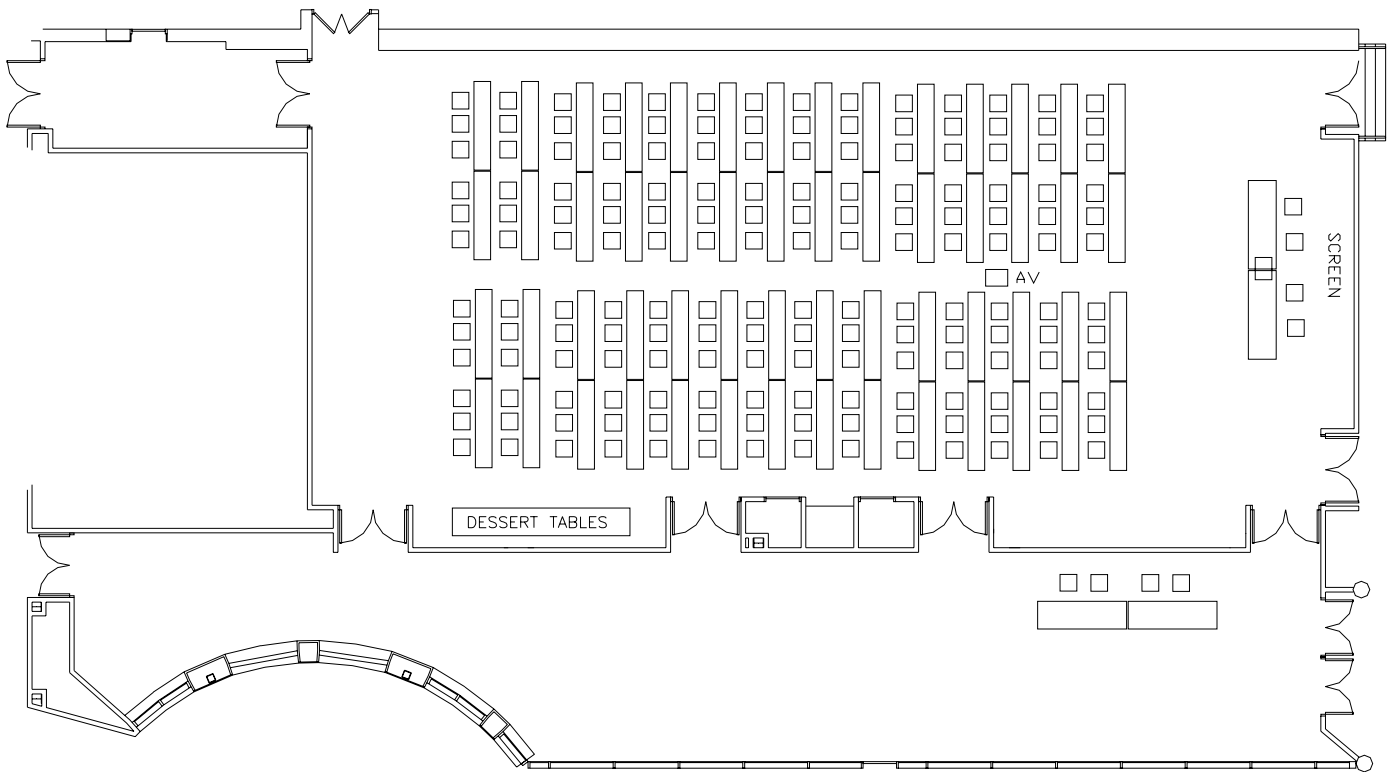

MAYO CIVIC CENTER GRAND BALLROOM

MAYO CIVIC CENTER GRAND BALLROOM
 25 ROUNDS OF 10 PLUS HEAD TABLE (264 PEOPLE)
 DANCE FLOOR TABLES REMOVED AFTER DINNER

MAYO CIVIC CENTER GRAND BALLROOM
 56 Classroom Tables of 3 each (168)
 2 Head Tables of 2 Each

Mayo Civic Center Grand Ballroom
Theater Seating for 350

MAYO CIVIC CENTER BALLROOM
38 - 8' Tabletop Exhibits